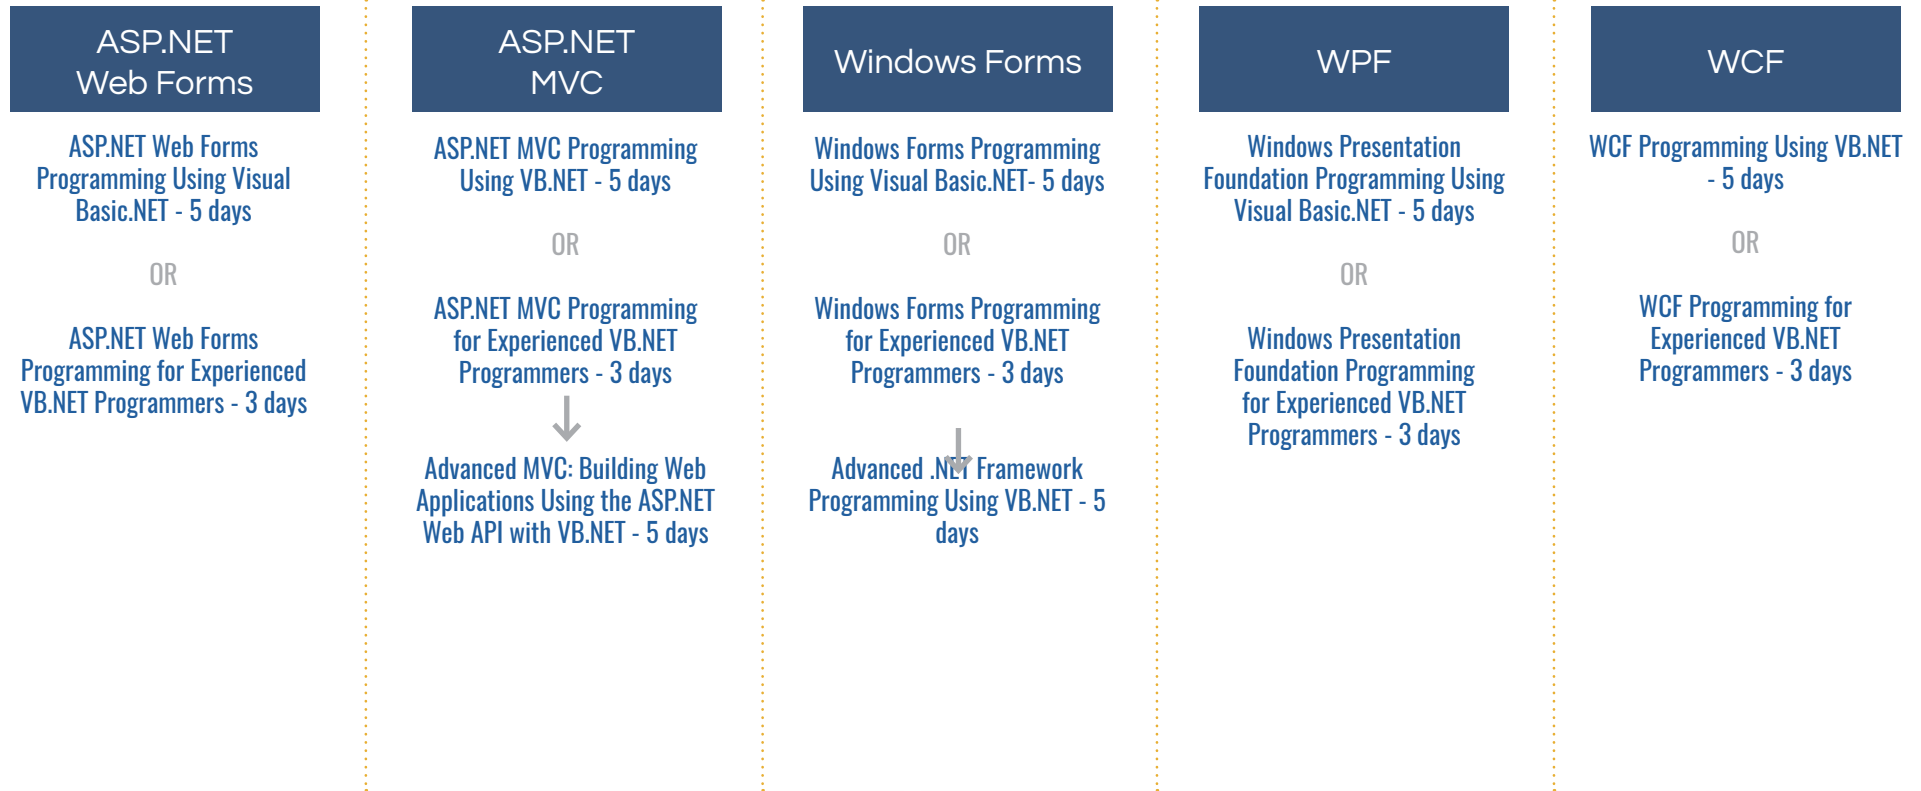

VB.NET Training Curriculum Paths

The following chart represents recommended curriculum paths.

HOTT provides the most attractive discount opportunities in the industry – without sacrificing flexibility or convenience. To read more about our discounts, [click here](#).