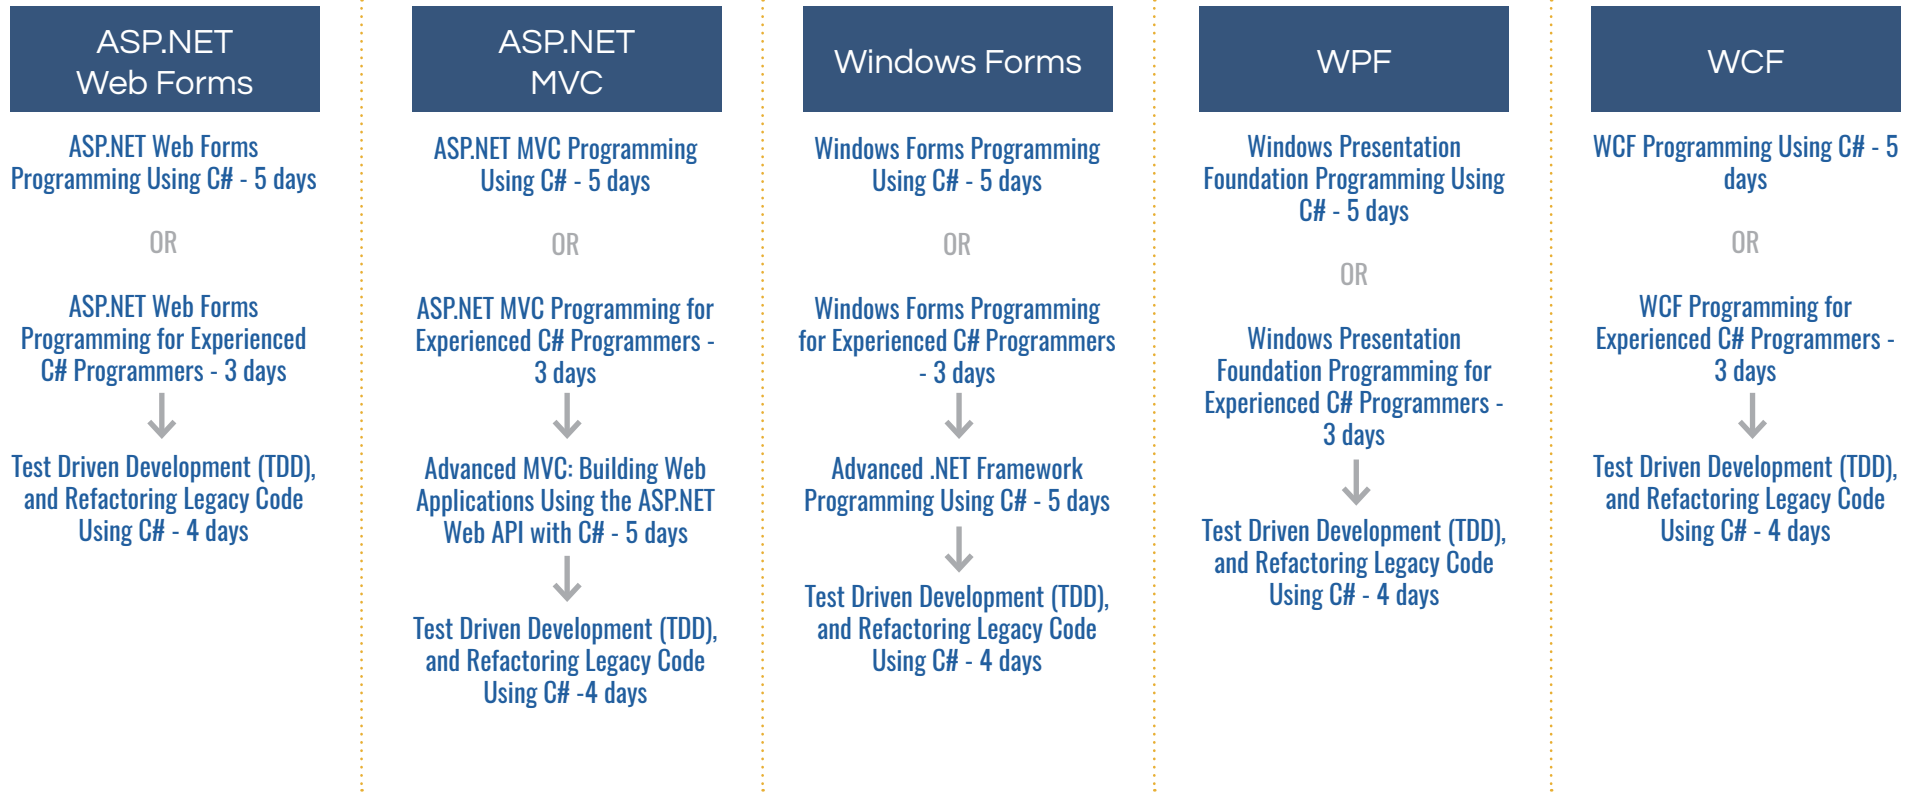

C# Training Curriculum Paths

The following chart represents recommended curriculum paths.

HOTT provides the most attractive discount opportunities in the industry – without sacrificing flexibility or convenience. To read more about our discounts, [click here](#).