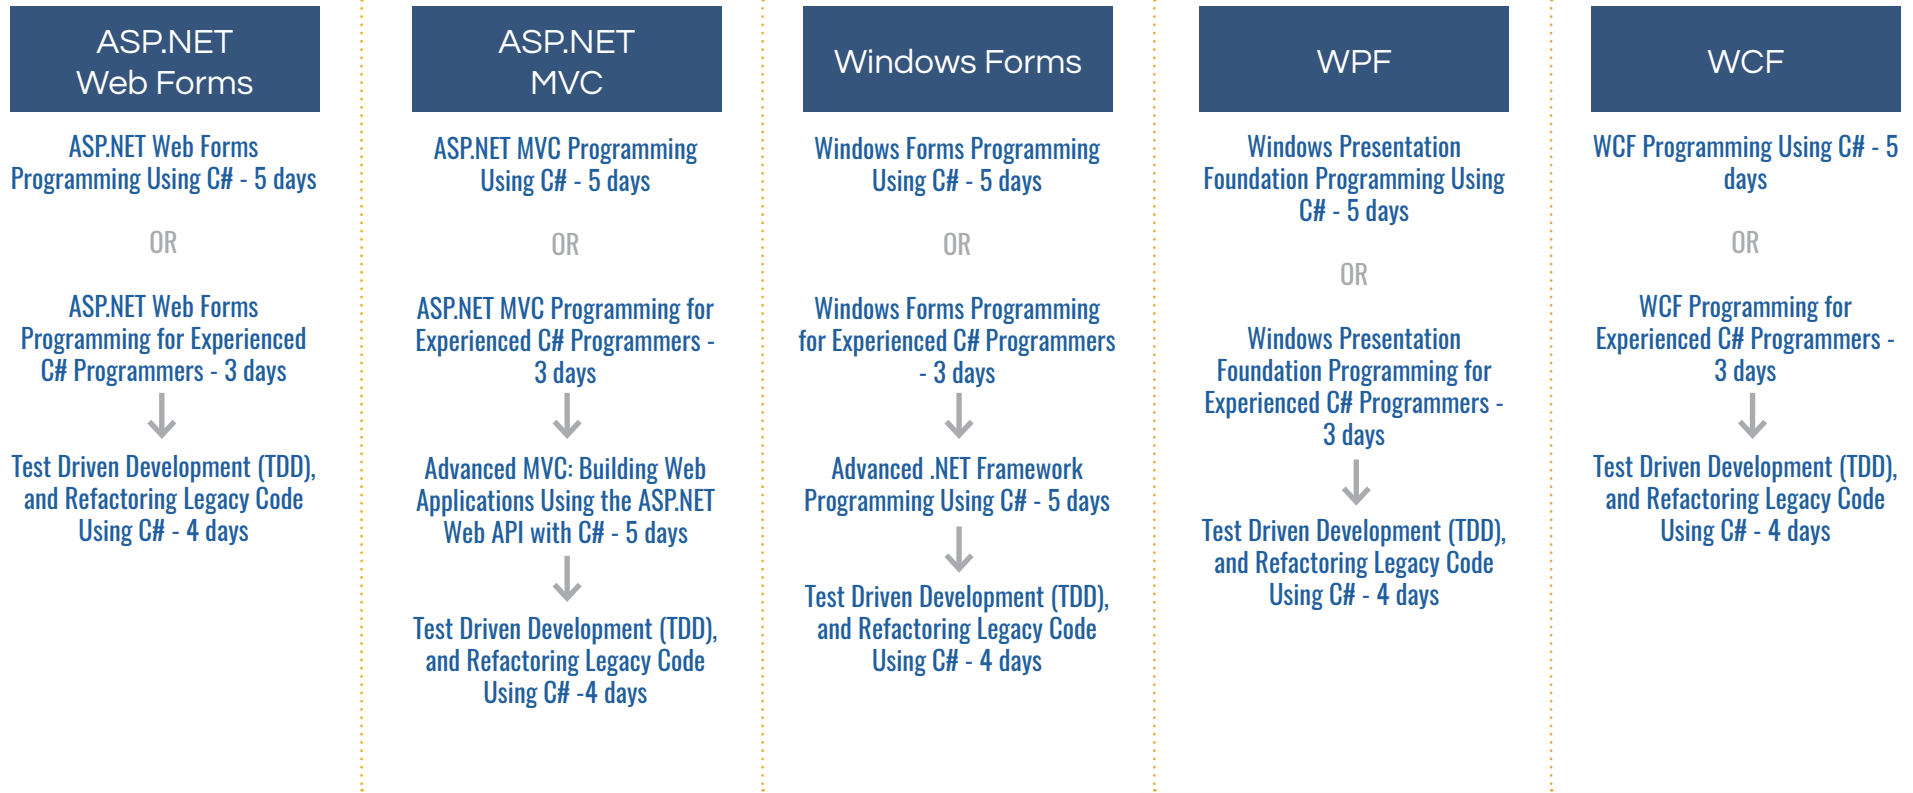

C# Training Curriculum Paths

The following chart represents recommended curriculum paths.

HOTT provides the most attractive discount opportunities in the industry – without sacrificing flexibility or convenience. To read more about our discounts, [click here](#).